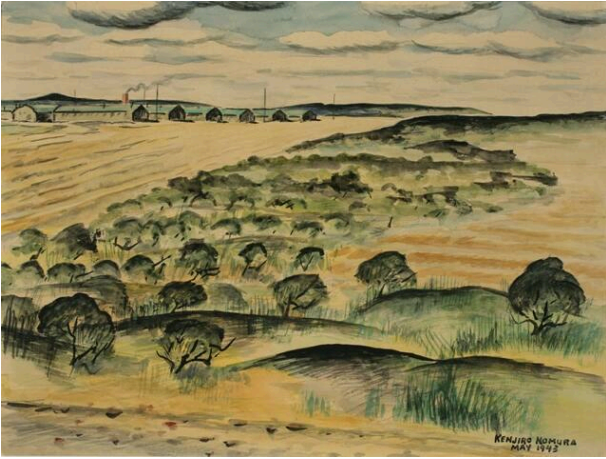

Basic Detail Report

Truck Farm

Date

May 1943

Primary Maker

Kenjiro Nomura

Medium

Watercolor on paper

Description

Scene at Minidoka. Open field with rows of green bushes running through the center. On the left near the back are buildings.

Dimensions

Image Overall: 12 x 16 in. (30.5 x 40.6 cm) Frame: 19 x 23 in. (48.3 x 58.4 cm)