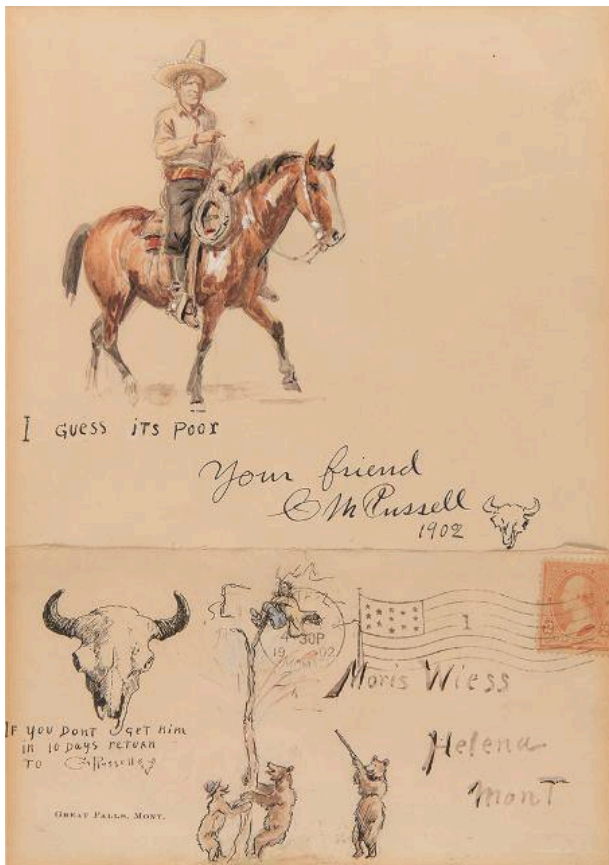

Basic Detail Report

Illustrated letter and envelope to Moris Wiess (Maurice Weiss)

Date
1902

Primary Maker
Charles M. Russell

Medium
Ink and watercolor on paper

Description
Images on the envelope include bears harassing a treed cowboy (including one pointing a rifle at him) and a buffalo skull as well as a self-portrait of Charlie Russell on horseback

Dimensions
Image Overall: 9 x 6 in. (22.9 x 15.2 cm) Frame: 16 1/8 x 13 3/8 x 13/16 in. (41 x 34 x 2 cm)