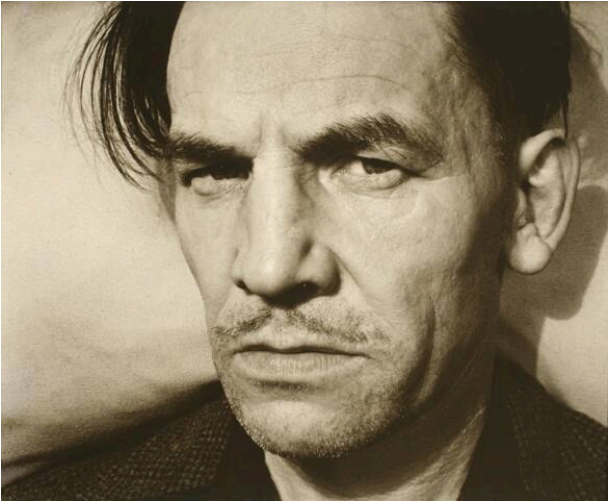

## Hardrock Randall

**Date**

circa 1935

**Primary Maker**

Virna Haffer

**Medium**

Gelatin silver print

**Description**

Close-up image of a man's face. His body is turned slightly toward his right but he looks directly out at the viewer. He has a thin mustache, unshaven chin, heavy eyebrows and narrowed eyes giving him a somewhat grim expression.