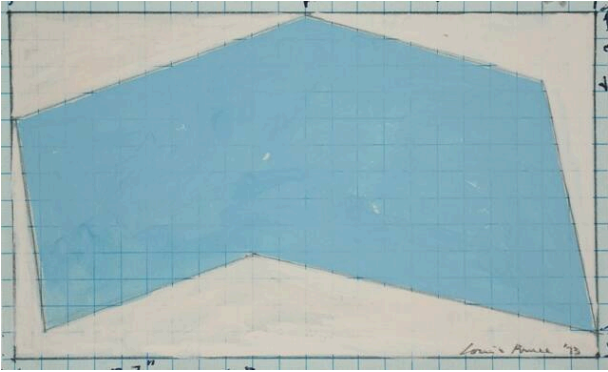

Basic Detail Report

Untitled

Date

October 1973

Primary Maker

Louis Bunce

Medium

Color on paper

Description

Graph paper with a rectangle drawn on it. The inside of the rectangle is painted in cream and has a light blue six-sided shape in the center.

Dimensions

Image Overall: 3 3/16 x 5 7/16 in. (8.1 x 13.8 cm) Paper size: 3 7/16 x 5 11/16 in. (8.7 x 14.4 cm)