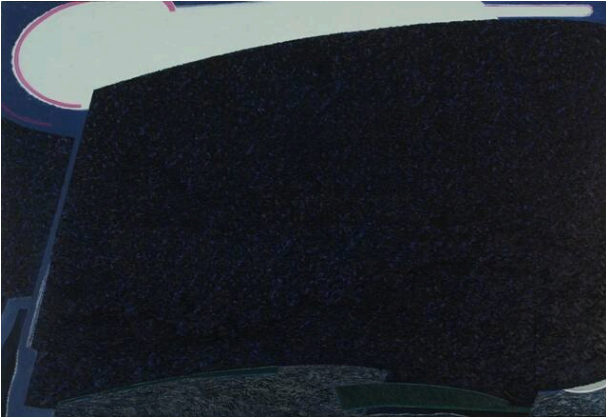

## **M, B and B**

### **Description**

Large canvas, abstract image with predominantly dark blue and black shape covering most of the surface, with light blue area

along top and at upper left. Purple curved lines at upper left.