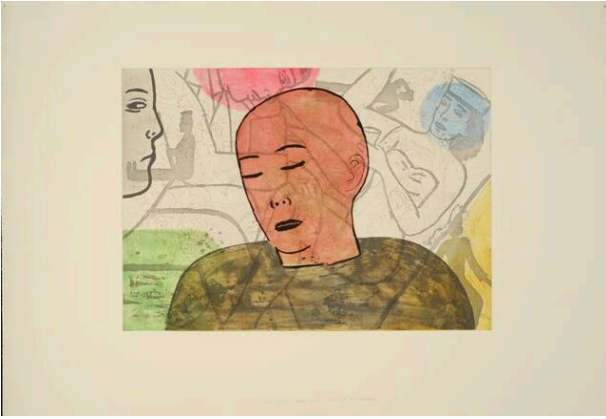

Basic Detail Report

Past Tense (proof)

Date

2000

Primary Maker

Fay Jones

Medium

Color aquatint with softground etching on paper

Description

Head and shoulders of a bald figure with a red head and wearing a dark gray garment. Another figure's head in profile at upper left.

Across the background in light grey are images of figures. Green circle lower left, yellow circle lower right, top center red circle. Per printer's notes on work "color proof face color too red too dense"

Dimensions

Sheet Overall: 30 1/4 x 44 in. (76.8 x 111.8 cm) Image Overall: 19 x 36 3/4 in. (48.3 x 93.3 cm)