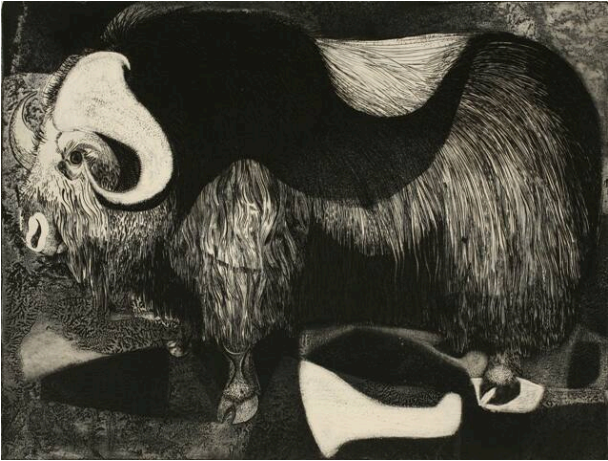

Basic Detail Report

Musk Ox

Date

1963

Primary Maker

Danny Pierce

Medium

Engraving on paper

Description

View of a musk ox from the side, facing left. Its body almost completely fills the frame.

Dimensions

Overall: 18 3/4 x 24 in. (47.6 x 61 cm) Mat Overall: 26 x 32 in. (66 x 81.3 cm)