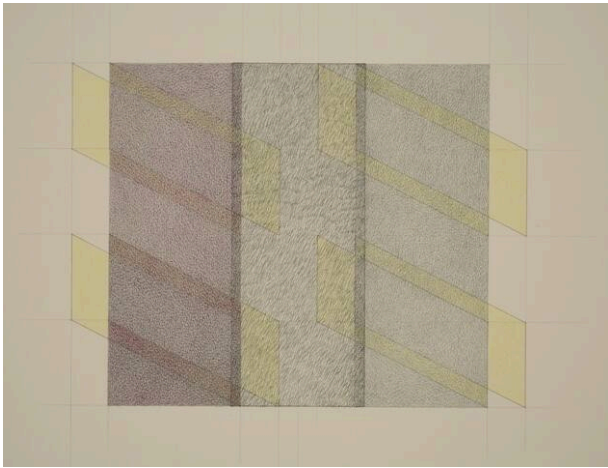

Basic Detail Report

Untitled

Date

1977-1978

Primary Maker

Mary Henry

Medium

Colored pencil and graphite on paper

Description

Image with 5 gray vertical sections alternately wide and thin, crossed diagonally by yellow rectangular boxes.

Dimensions

Sheet Overall (irregular): 22 1/4 x 30 in. (56.5 x 76.2 cm)