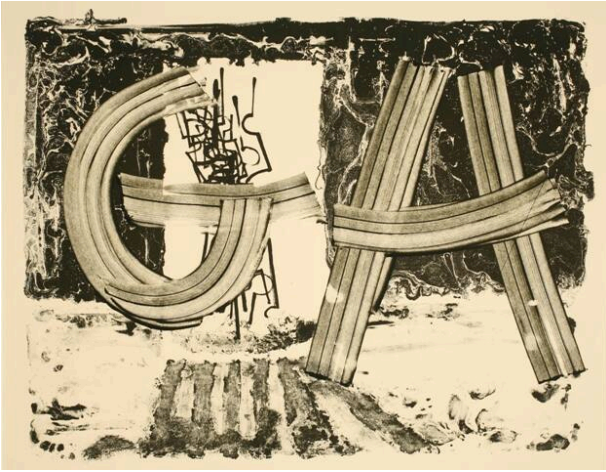

Basic Detail Report

Untitled

Date

1961

Primary Maker

Glen Alps

Medium

Lithograph

Description

Monochromatic landscape. Middleground has sculptural linear form at center silhouetted in rectangular area. "GA" superimposed over composition.

Dimensions

Mat Overall: 24 x 30 in. (61 x 76.2 cm) Image Overall: 12 3/8 x 15 7/8 in. (31.4 x 40.3 cm) Sheet Overall: 15 x 20 1/2 in. (38.1 x 52.1 cm) Unframed