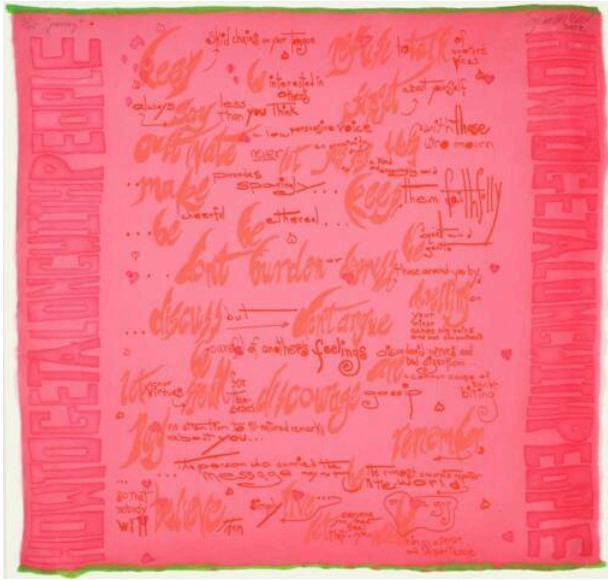

## Pussy

### Description

Bright pink paper with text scattered overall and the words "How to get along w/people" running vertically on the left; right sides, green stripes at top and bottom edges.