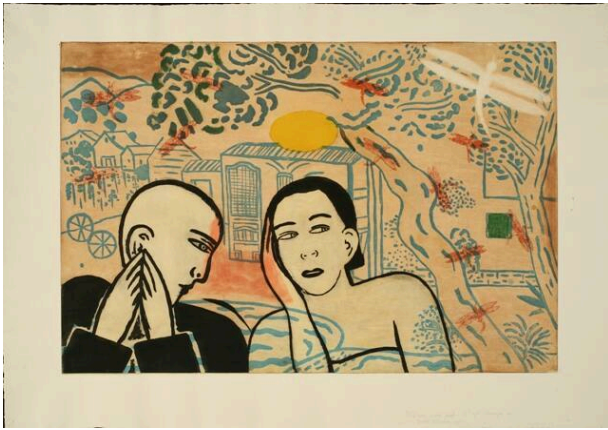

Basic Detail Report

Lotus Eaters (proof)

Date

1993

Primary Maker

Fay Jones

Medium

Color aquatint, sugar lift, soap ground, Xerox transfer and spit bite etching on paper

Description

Bald male figure and female figure in lower right. A village scene is printed in light blue across the background with a white dragonfly

in the upper right and a yellow circle above the female figure's head. Per printer's notes on work this is a "Midway color proof--slight changes on proof following"

Dimensions

Sheet Overall: 30 1/2 x 43 1/2 in. (77.5 x 110.5 cm) Image Overall: 23 3/4 x 35 7/8 in. (60.3 x 91.1 cm)