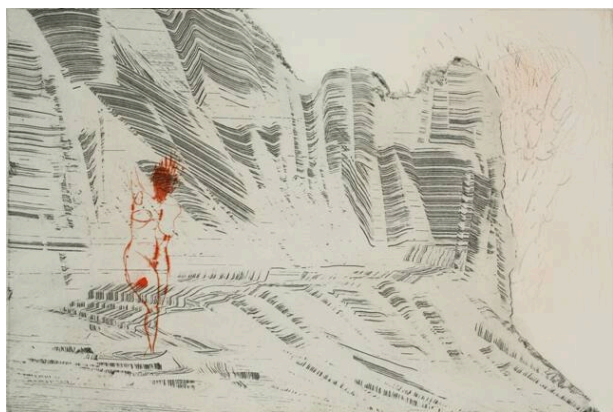

Basic Detail Report

Untitled (proof)

Date

circa 1995

Primary Maker

James Lavadour

Medium

Color monograph with chine collé on paper

Description

Rocky gray landscape with outline of nude female figure in red at left. Scratchy marks in gray at upper right.

Dimensions

Sheet Overall: 8 1/2 x 12 1/2 in. (21.6 x 31.8 cm)