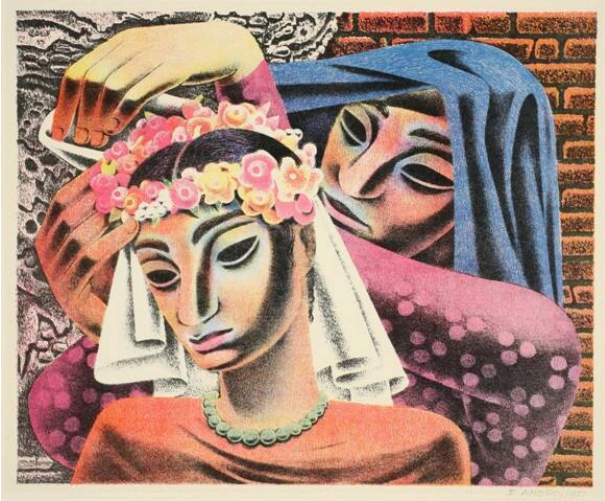

Basic Detail Report

Fiesta

Date

1951

Primary Maker

Emilio Amero

Medium

Color lithograph on paper

Description

Image of the heads and shoulders of two women both facing out toward the viewer. The woman in the foreground has on a pink dress and a floral wreath with veil attached. The woman behind her in a blue head scarf/shawl is helping adjust her veil. Both women have mask-like faces.

Dimensions

Overall: 9 3/4 x 12 in. (24.8 x 30.5 cm) Mat Overall: 16 x 20 in. (40.6 x 50.8 cm)