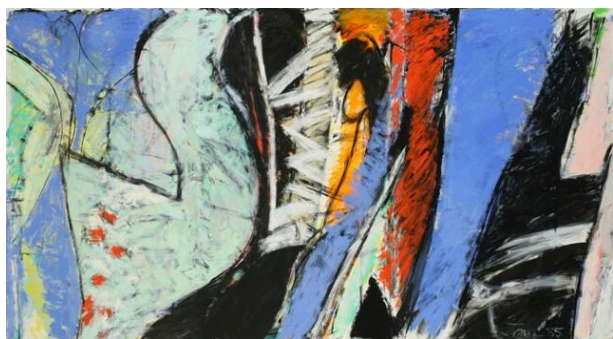

Basic Detail Report

Mermaid/Sphinx

Date

1985

Primary Maker

Robert C. Jones

Medium

Oil on canvas

Description

Horizontal abstract composition in blue, red, white, some orange

Dimensions

Overall: 53 1/4 x 97 1/4 in. (135.3 x 247 cm) Frame: 55 1/2 x 100 in. (141 x 254 cm)