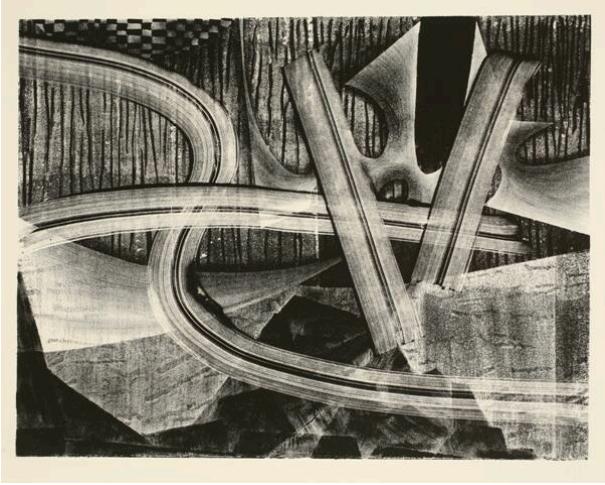

Basic Detail Report

Untitled

Date

circa 1961

Primary Maker

Glen Alps

Medium

Lithograph

Description

Abstract composition in black/grey. Background has vertical/linear pattern. Upper left corner has checkered pattern. V-form prominent at middle right.

Dimensions

Mat Overall: 24 x 30 in. (61 x 76.2 cm) Image Overall: 11 1/2 x 15 in. (29.2 x 38.1 cm) Sheet Overall: 15 x 20 1/2 in. (38.1 x 52.1 cm)