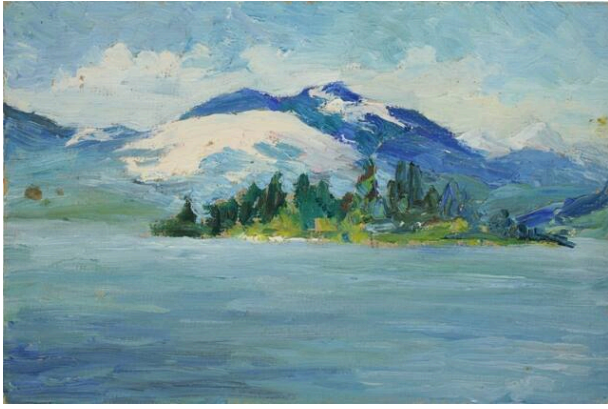

Basic Detail Report

Northern End, Vancouver Island

Date

not dated

Primary Maker

Alexander Phimister Proctor

Medium

Oil on artist board

Description

Landscape view across a body of water toward snow-capped mountains.

Dimensions

Overall: 6 x 8 7/8 in. (15.2 x 22.5 cm)