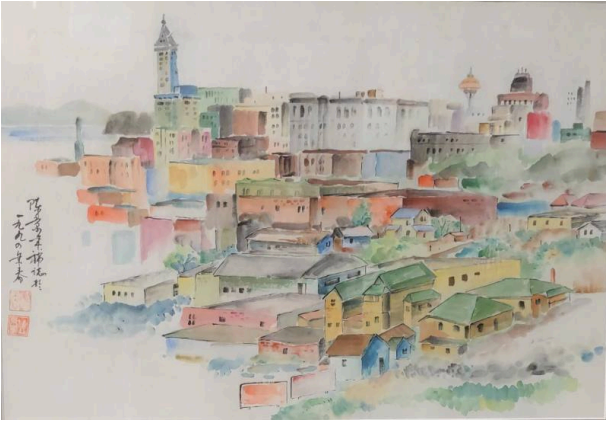

Basic Detail Report

Untitled (City View)

Date

circa 1962-1963

Primary Maker

Andrew Chinn

Medium

Watercolor and sumi on paper

Description

Image of Seattle skyline and houses stacked up a hillside. There are two columns of kanji characters at left center and a red chop

mark.

Dimensions

Image Overall: 16 1/2 x 26 1/2 in. (41.9 x 67.3 cm) Frame: 19 3/4 x 26 in. (50.2 x 66 cm)