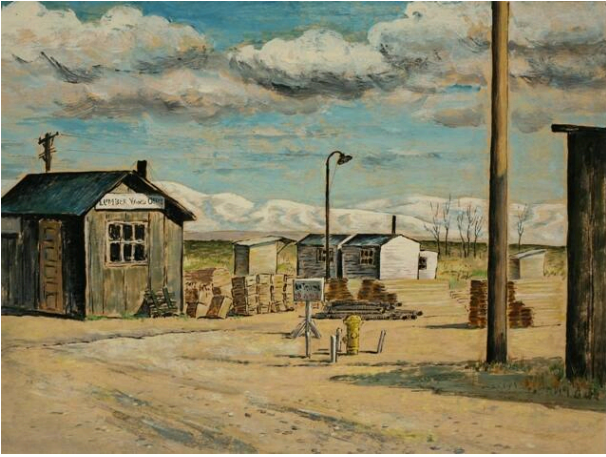

Basic Detail Report

Lumberyard

Date

circa 1942-1945

Primary Maker

Kenjiro Nomura

Medium

Oil on paper

Description

Scene at Minidoka. Wooden building at left with sign "Lumber Yard Office". At front right mailbox, power pole and edge of a wooden building. Other buildings in the background.

Dimensions

Image Overall: 12 x 16 in. (30.5 x 40.6 cm) Frame: 19 x 23 in. (48.3 x 58.4 cm)