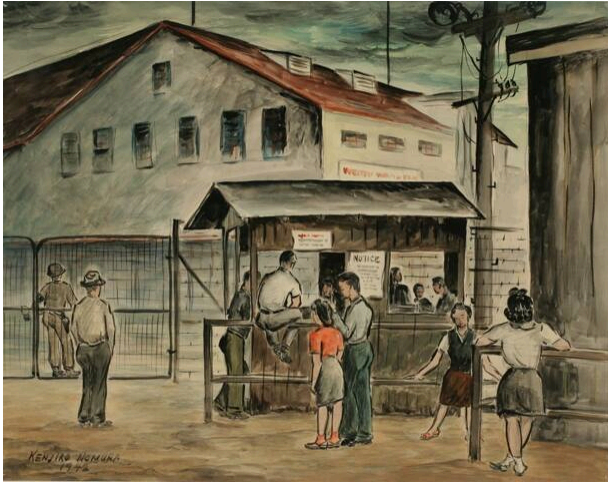

Basic Detail Report

Main Gate

Date

1942

Primary Maker

Kenjiro Nomura

Medium

Watercolor on paper

Description

Scene at Minidoka. A gate and fence run through the middle of the image. Inside the fence, at the center of the image is a small wooden building with open sides and figures standing or sitting on benches and rails around it. In the background, outside the fence

is a large barn-like building with a red roof. A soldier stands guard at the gate.

Dimensions

Image Overall: 19 x 24 in. (48.3 x 61 cm) Frame: 26 x 31 in. (66 x 78.7 cm)