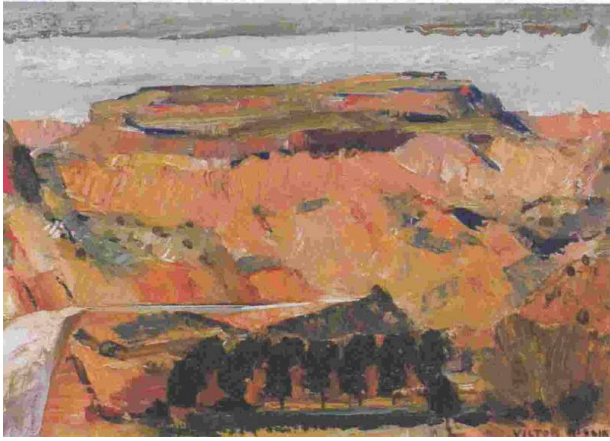

Basic Detail Report

Dimensions

Image Overall: 10 x 14 in. (25.4 x 35.6 cm)

Mesa

Date

circa 1945

Primary Maker

Victor Higgins

Medium

Oil on board

Description

Study of a desert mesa in pinks, oranges, green, ochres and tans with a line of poplar trees at the base