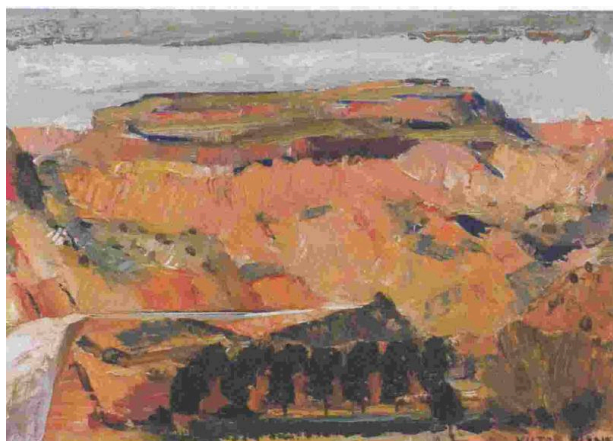

Basic Detail Report

Dimensions

Image Overall: 10 x 14 in. (25.4 x 35.6 cm)

Mesa

Date

circa 1945

Primary Maker

Victor Higgins

Medium

Oil on board

Description

Study of a desert mesa in pinks, oranges, green, ochres and tans with a line of poplar trees at the base