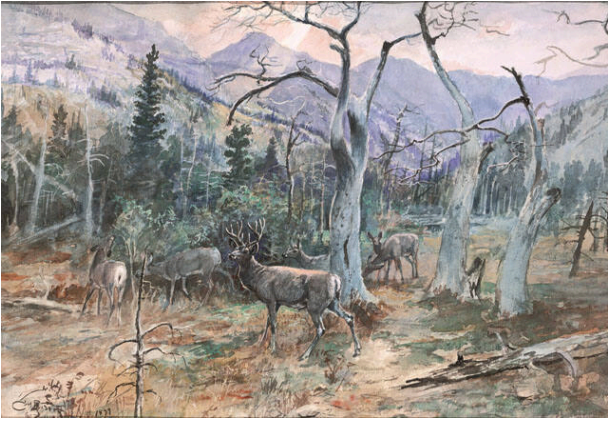

Basic Detail Report

Nature's Monarchs

Date
1899

Primary Maker
Charles M. Russell

Medium
Watercolor on paper

Description
Forest landscape in fall with a herd of deer among the trees. A buck stands in the center alertly looking around while several does

graze behind him.

Dimensions

Image Overall: 14 1/2 x 20 1/4 in. (36.8 x 51.4 cm) Frame (glazed with glass): 27 3/4 x 33 1/4 in. (70.5 x 84.5 cm)