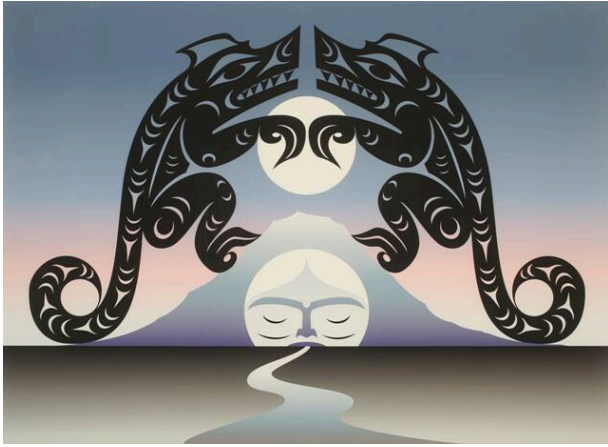

Basic Detail Report

toward the front of the picture.

Dimensions

Image Overall: 24 x 30 1/2 in. (61 x 77.5 cm)

Grandmother

Date

2009

Primary Maker

Shaun Peterson (Qwalsius)

Medium

Inkjet print

Description

A stylized image of two wolves with long curling tails facing each other with a full moon behind them. Below them is a mountain with a stylized face set into it and a river running from the mountain