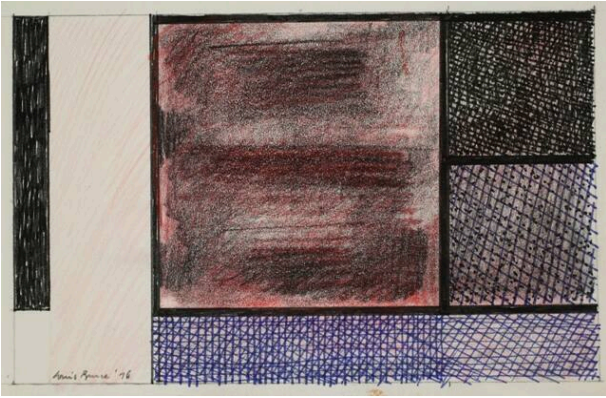

Basic Detail Report

Untitled

Date

1976

Primary Maker

Louis Bunce

Medium

Colored pencil on paper

Description

Abstract image composed of squares and rectangles. A long narrow black rectangle runs down the left edge and a horizontal rectangle in blue runs across the bottom from right to just left of center. Above the blue rectangle is a square in red and black and two small stacked squares filled with black hatching.

Dimensions

Image Overall: 3 15/16 x 6 1/4 in. (10 x 15.9 cm) Paper size: 4 1/4 x 6 5/8 in. (10.8 x 16.8 cm)