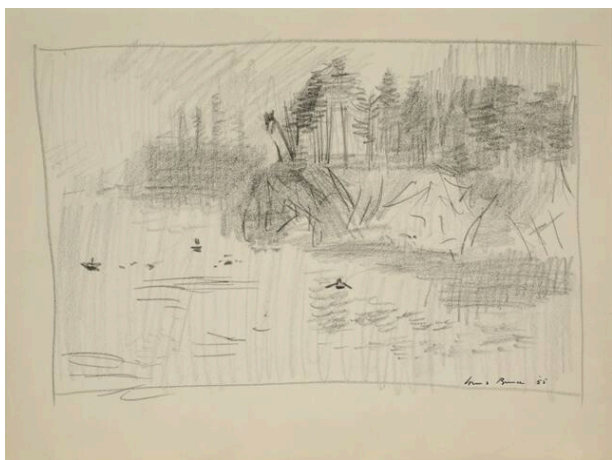

Basic Detail Report

Untitled

Date

1955

Primary Maker

Louis Bunce

Medium

Graphite on paper

Description

Landscape of water with trees along the bank behind. Small marks indicating flying birds taking flight from the water. In black and white

Dimensions

Image Overall: 6 5/8 x 10 1/4 in. (16.8 x 26 cm) Paper size: 9 x 12 in. (22.9 x 30.5 cm)