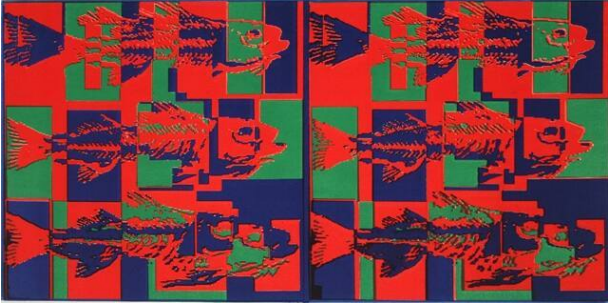

Basic Detail Report

Erosion

Date

1991

Primary Maker

Bea Geller

Medium

Color lithograph

Description

Blue/red/green color image of two squares divided into three sections each. Superimposed on each section over a geometric design is an image of a fish.

Dimensions

Image Overall: 9 15/16 x 20 1/8 in. (25.2 x 51.1 cm) Sheet Overall: 22 1/2 x 30 in. (57.2 x 76.2 cm)