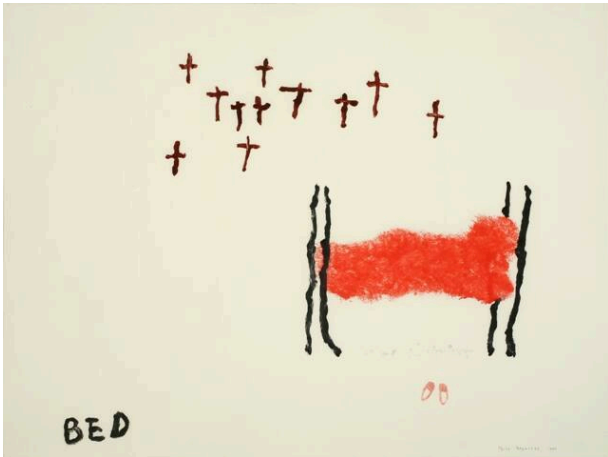

## **BED**

### **Description**

Line drawing of a single bed with a red mattress/cover on the right. Above it to the left are seven crosses. The word "BED" is written at lower left.

### **Dimensions**

Overall: 22 x 29 1/2 in. (55.9 x 74.9 cm)