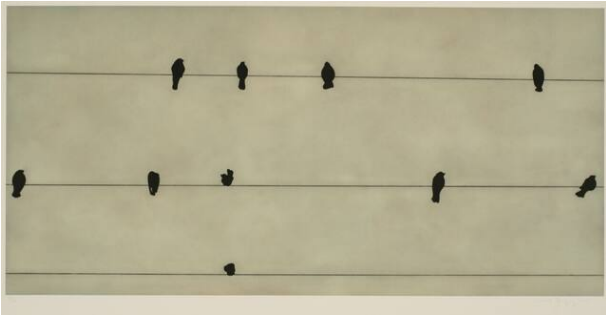

Basic Detail Report

Merle Noir

Date
2001

Primary Maker
Michael Gregory

Medium
Soft ground, spit bite and aquatint etching on paper

Description

Three horizontal black lines with silhouettes of dark birds on lines, muted green background

Dimensions

Sheet Overall: 27 x 44 1/4 in. (68.6 x 112.4 cm) Image Overall: 17 1/8 x 35 3/4 in. (43.5 x 90.8 cm)