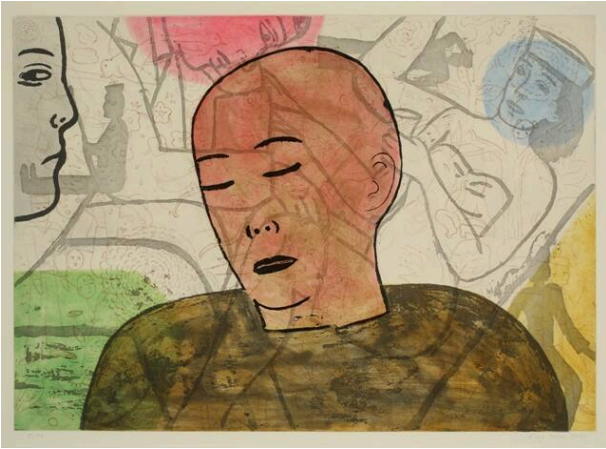

Basic Detail Report

Past Tense

Date

2000

Primary Maker

Fay Jones

Medium

Color aquatint with soft ground etching on paper

Description

Figure at center with a bald head and closed eyes. Fragments of other figures in the background and colored ovals in yellow, red and green.

Dimensions

Image Overall: 19 x 26 3/4 in. (48.3 x 67.9 cm) Sheet Overall: 29 1/2 x 39 in. (74.9 x 99.1 cm)