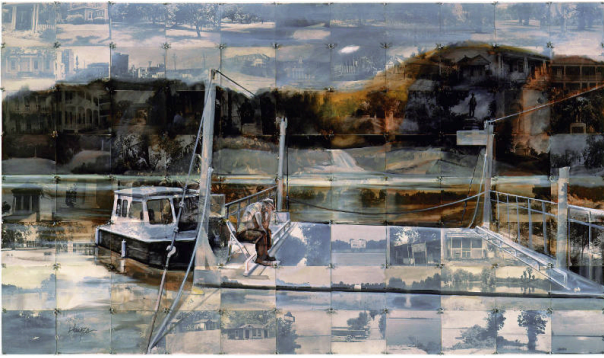

Basic Detail Report

The Ferry to Eagle Lake

Date

2003

Primary Maker

Randy Hayes

Medium

Oil on photographs and pushpins

Description

Painted image of a ferry over a grid of 88 black and white

photographs of various locations in the American South.

Dimensions

Each photograph: 8 x 11 in. (20.3 x 27.9 cm) Overall installed dimension: 64 x 121 in. (162.6 x 307.3 cm)