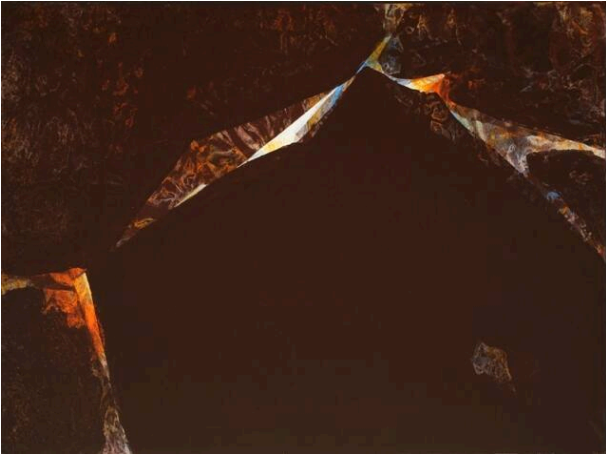

Basic Detail Report

Tuscany Stone

Date

1972

Primary Maker

Carl Morris

Medium

Tempera on paper

Description

Paper covered in brown paint with multi-colored under layer visible at right side and top. Connected irregular bands of orange, red and white cross the image from bottom left to center left, across to the upper right and down to right center.