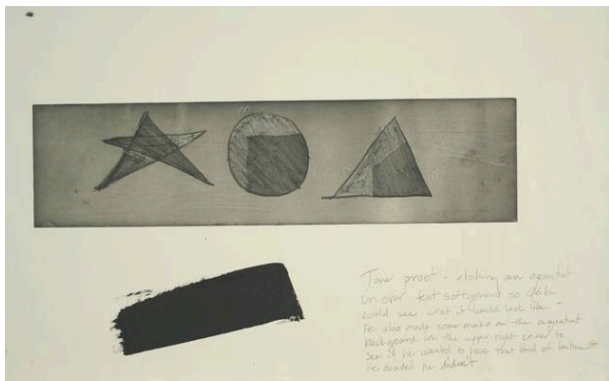

Basic Detail Report

Untitled (proof)

Date

circa 1996

Primary Maker

Jacob Lawrence

Medium

Softground etching and aquatint on paper

Description

Medium gray rectangle with star, square, and pyramid shapes in it.

Irregular dark black rectangle at lower left. Per printer's notes this is a proof for the artist to experiment with using aquatint over softground before beginning work on his Builders series. Printer's notes on work: "Tone proof- etching an aquatint in over test softground so Jake could see what it would look like--He also made some marks on the aquatint background in the upper right corner to see if he wanted to have that kind of texture--He decided he didn't"

Dimensions

Sheet Overall: 15 x 22 1/2 in. (38.1 x 57.2 cm)