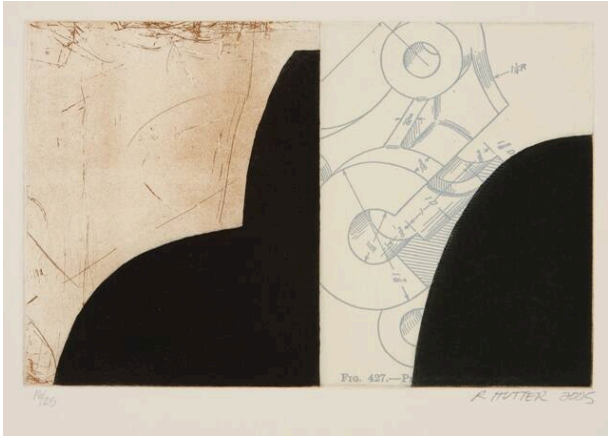

Basic Detail Report

Concord

Date

2005

Primary Maker

Richard Hutter

Medium

Softground etching, photogravure, aquatint, and a la poupee

Description

Two panel image. The left panel has a dark black rounded geometric shape against the right margin and irregular marks across the background. The right panel has a background image

of gears and a rounded dark black shape in the lower right corner.

Dimensions

Overall: 8 1/2 x 11 in. (21.6 x 27.9 cm)