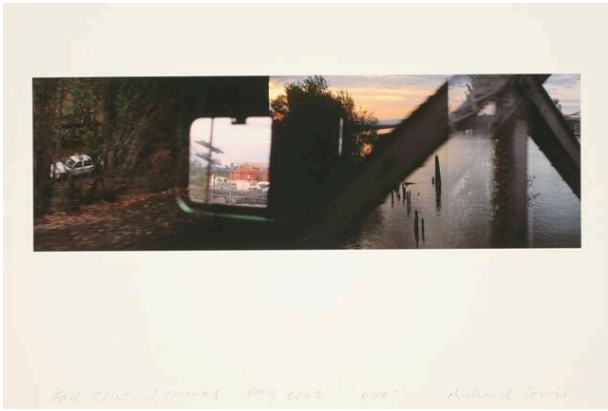

Basic Detail Report

PDX

Date

2007

Primary Maker

Richard Lewis

Medium

Digital inkjet print

Description

3 photos fused into one triptych, forest, road, water, seen from the window of a passing car

Dimensions

Sheet Overall: 8 1/2 x 11 in. (21.6 x 27.9 cm) Image Overall: 3 x 9 1/2 in. (7.6 x 24.1 cm)