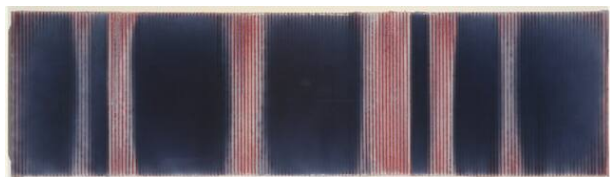

Basic Detail Report

River

Date

2004

Primary Maker

Tom DeGroot

Medium

Paint, resin, and cardboard

Description

Long, horizontal work that is dark blue with red, vertical stripes (of corrugated cardboard), coated in shiny resin.

Dimensions

Overall: 12 1/4 x 44 1/4 x 2 in. (31.1 x 112.4 x 5.1 cm)