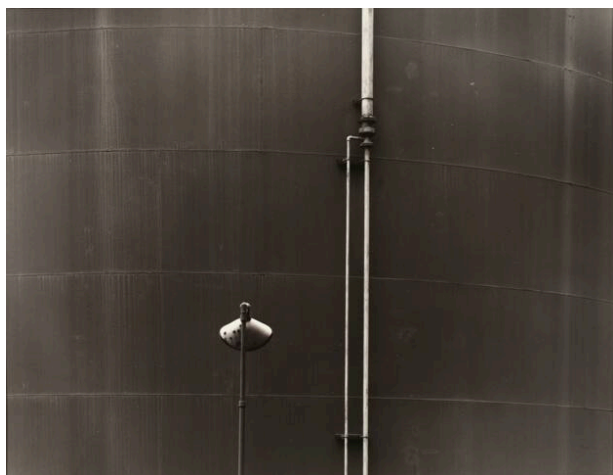

Basic Detail Report

Seattle

Date

1974

Primary Maker

Christian Staub

Medium

Gelatin silver print

Description

Black and white photograph of a light fixture in front of a tank with a vertical pipe running up the side. The image is tightly focused on these elements.

Dimensions

Image Overall: 10 1/2 x 13 9/16 in. (26.7 x 34.4 cm)