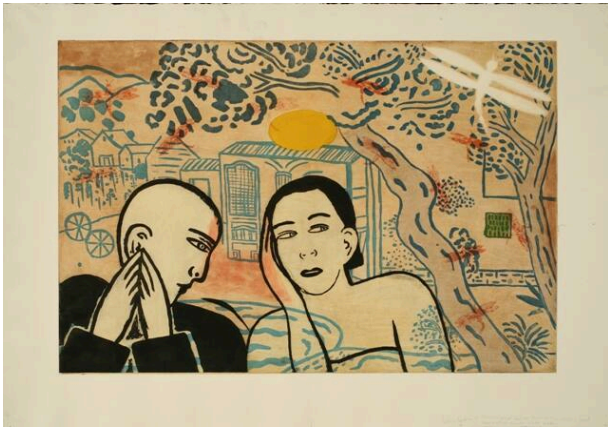

Basic Detail Report

Lotus Eaters (proof)

Date

1993

Primary Maker

Fay Jones

Medium

Color aquatint, sugar lift, soap ground, Xerox transfer and spit bite etching on paper

Description

Bald male figure and female figure in lower right. A village scene is printed in light blue across the background with a white dragonfly

in the upper right and a yellow circle above the female figure's head. Per printer's notes on work " Lotus Eaters-showing proof before head of the sleeping poet was etched on right side"

Dimensions

Sheet Overall: 30 1/4 x 43 5/8 in. (76.8 x 110.8 cm) Image Overall: 23 3/4 x 35 13/16 in. (60.3 x 91 cm)