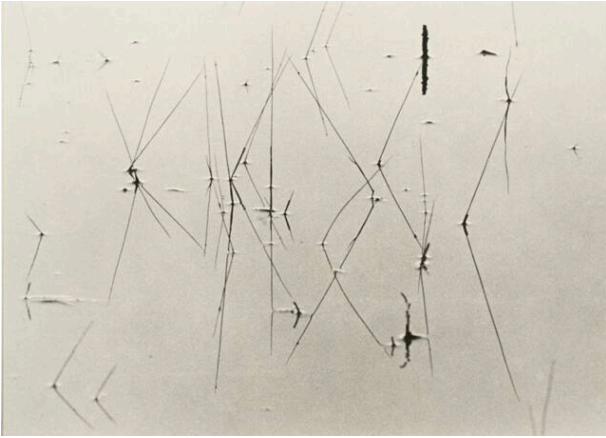

Basic Detail Report

Geometric Reeds

Date

circa 1970

Primary Maker

Dorothy Smith

Medium

Gelatin silver print

Description

Abstracted image of leafless reeds sticking up out of a pond.

Dimensions

Image Overall: 8 3/8 x 11 1/2 in. (21.3 x 29.2 cm) Mat Overall: 16 x 20 in. (40.6 x 50.8 cm)