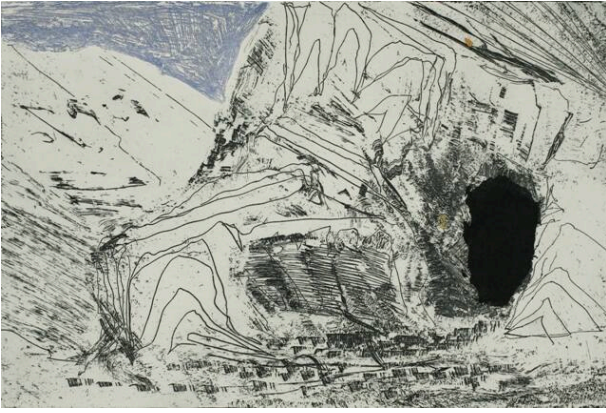

Basic Detail Report

printer's notes: "not directly related to any final prints"

Dimensions

Sheet Overall: 8 7/8 x 12 7/8 in. (22.5 x 32.7 cm)

Untitled (proof)

Date

circa 1995

Primary Maker

James Lavadour

Medium

Color monoprint with chine collé

Description

Rocky landscape in gray and black with a patch of blue sky at upper left. There is a large dark hole in the rocks at right. Per