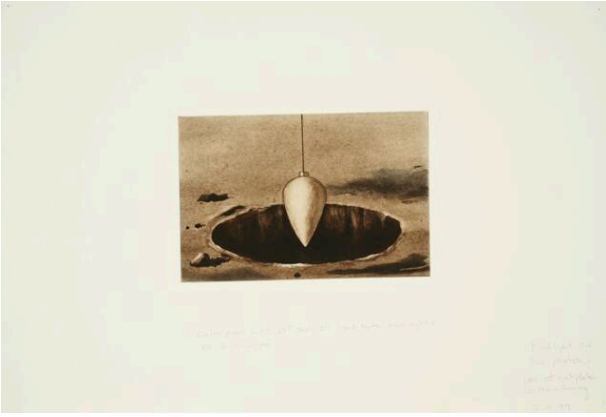

Basic Detail Report

Untitled (image from poem/image pair #2) (proof)

Date

2000

Primary Maker

Robert Helm

Medium

Photogravure, soapground etching, and spitbite aquatint on paper

Description

Image of a plumb bob on a string above a hole in the ground. Per

printer's notes on work "color proof with 1st pull of spit bite highlights/no a la poupee"

Dimensions

Sheet Overall: 15 x 22 in. (38.1 x 55.9 cm)