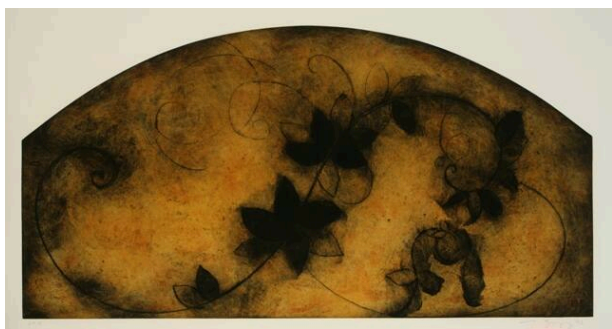

Basic Detail Report

Ochre Arc

Date

1992

Primary Maker

Michael Gregory

Medium

Color spit bite etching, open bite etching, and drypoint on paper

Description

Arc shape with flower and vines in black against an orange-red background. Per the inscription this is an artist's proof.

Dimensions

Sheet Overall: 25 7/8 x 42 3/4 in. (65.7 x 108.6 cm) Image Overall: 18 x 35 in. (45.7 x 88.9 cm)