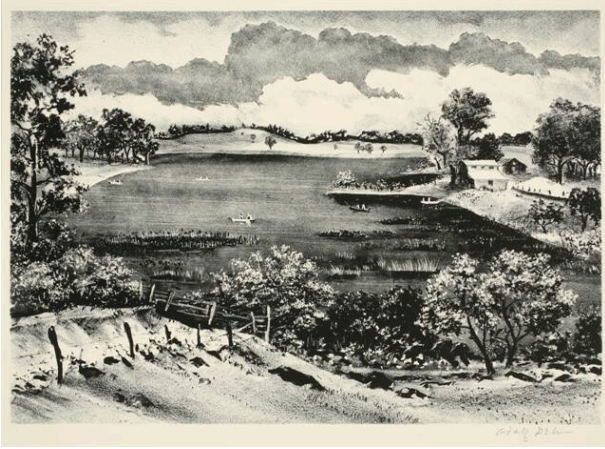

Basic Detail Report

The Lake

Date

1948

Primary Maker

Adolf Dehn

Medium

Lithograph

Description

A lake with a farm on the shore at right and people on boats out on the water.

Dimensions

Overall: 12 1/2 x 17 in. (31.8 x 43.2 cm) Mat Overall: 16 x 20 in. (40.6 x 50.8 cm) Image Overall: 9 1/4 x 13 1/8 in. (23.5 x 33.3 cm)