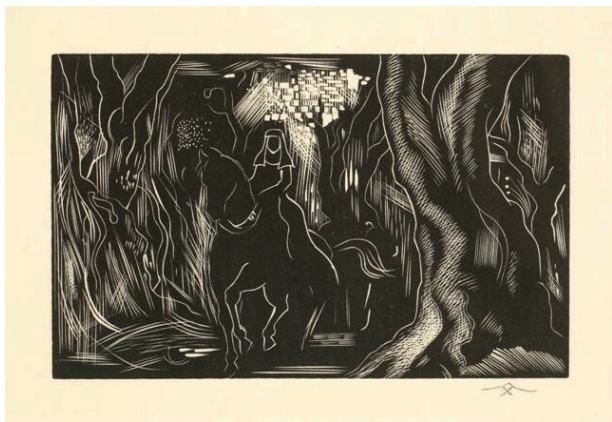

Basic Detail Report

Queen Jeanne

Date

circa 1945

Primary Maker

Paul Landacre

Medium

Wood engraving

Description

Jeanne d'Arc on horseback riding through a wood. She is followed by other figures on foot, some in the dark and some in the light.

Dimensions

Sheet Overall: 4 x 5 3/8 in. (10.2 x 13.7 cm; margins irregular) Mat Overall: 16 x 20 in. (40.6 x 50.8 cm)