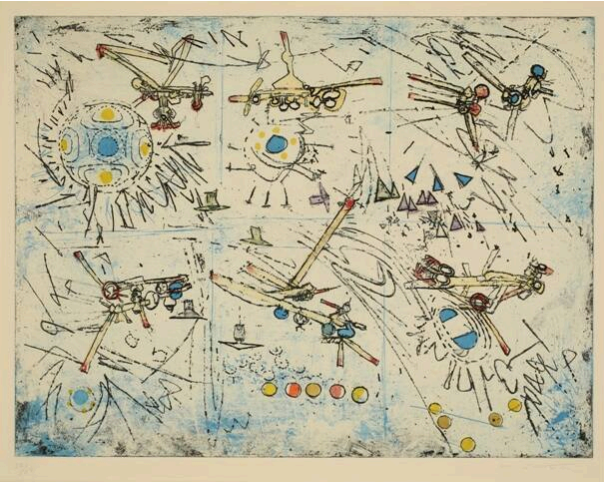

Basic Detail Report

Untitled

Date

date unknown

Primary Maker

Roberto Matta

Medium

Intaglio print

Description

White background with touches of blue, geometric shapes, at upper left a sphere in blue, yellow and black, and throughout flying machines or bugs

Dimensions

Sheet Overall: 19 5/8 x 25 3/4 in. (49.8 x 65.4 cm) Mat Overall: 25 x 28 in. (63.5 x 71.1 cm)