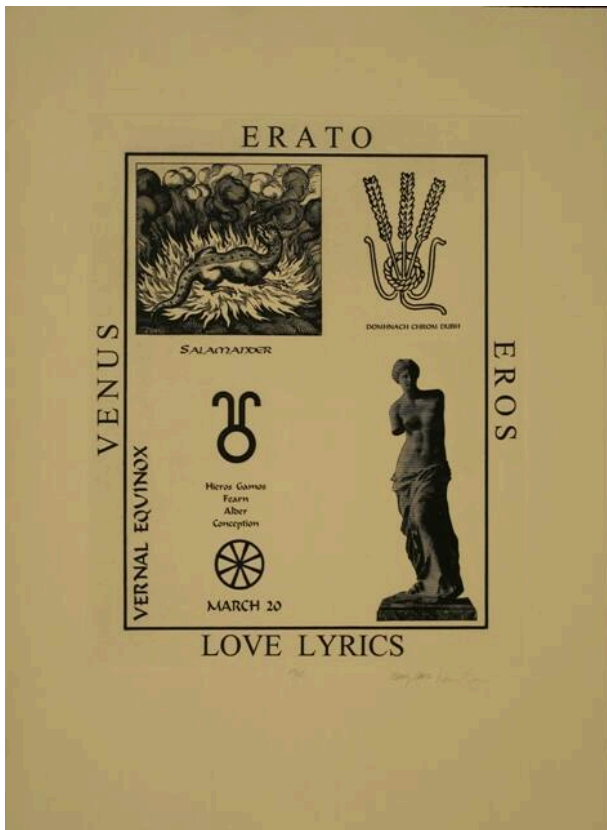

Basic Detail Report

Erato

Date

1995

Primary Maker

Dennis Evans

Medium

Etching

Description

Black ink on brown paper with text on all 4 sides of a central rectangle: "Erato" at top, "Eros" at right, "Love Lyrics" at bottom, "Venus" at left. Inside the rectangle at bottom right is an image of a Greek statue of Venus. At upper left is a picture of a dragon on a bed of fire and to the right stalks of grain. Other symbols and text at lower left.

Dimensions

Sheet Overall: 29 7/8 x 22 1/8 in. (75.9 x 56.2 cm) Image Overall: 19 7/8 x 15 7/8 in. (50.5 x 40.3 cm)