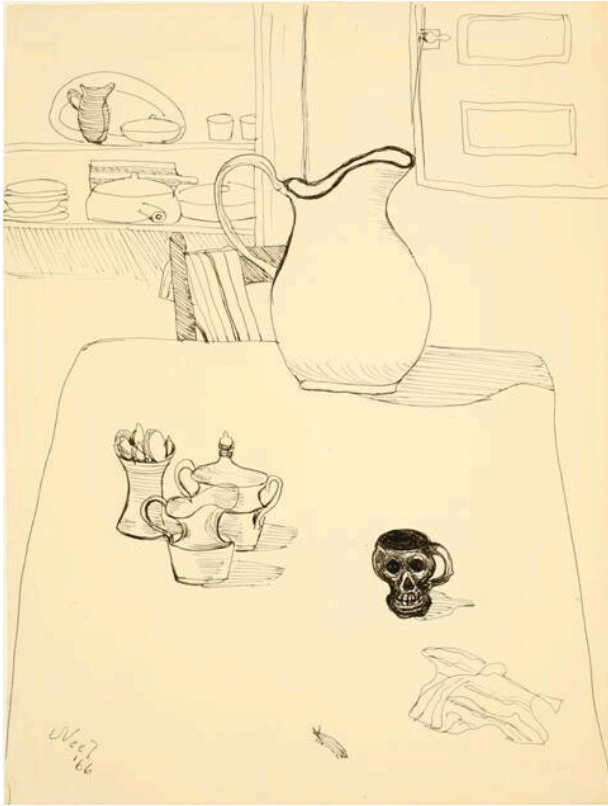

Basic Detail Report

Still Life

Date

1966

Primary Maker

Alice Neel

Medium

Ink on paper

Description

Ink drawing of a still life set on a table covered in a tablecloth. It includes a large pitcher, sugar, creamer, and a cup holding utensils, as well as a cup in the shape of a skull. A shelf with other dishes is at background left and the front door of a cupboard or other piece of furniture at background right.

Dimensions

Sheet Overall: 14 x 10 5/8 in. (35.6 x 27 cm) Frame: 21 x 17 1/8 in. (53.3 x 43.5 cm)