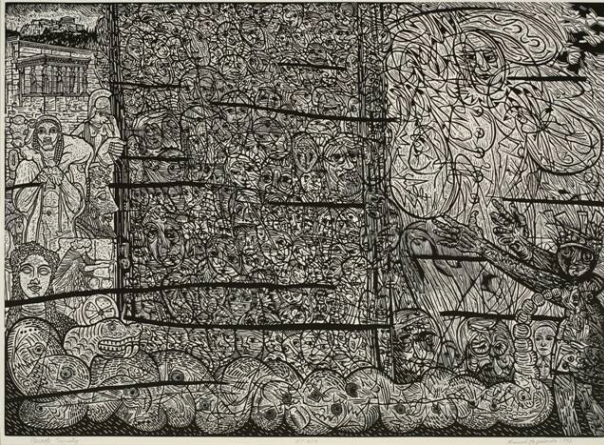

Basic Detail Report

Pierrot's Tapestry

Date

1992

Primary Maker

Manuel Izquierdo

Medium

Linoleum block print

Description

Black and white image. At the center is a rectangle composed of human faces spaced closely together. Around the rectangle are a variety of other figures from different cultures or periods of history.

A large snake extends across the lower foreground.

Dimensions

Overall: 25 3/4 x 35 3/4 in. (65.4 x 90.8 cm) Sheet Overall: 30 3/16 x 41 7/8 in. (76.7 x 106.4 cm)