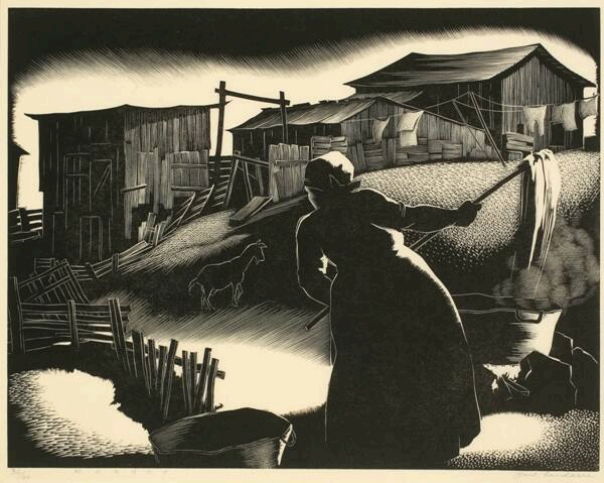

Basic Detail Report

Monday

Date

1934

Primary Maker

Paul Landacre

Medium

Wood engraving

Description

Woman in right foreground, back to viewer doing washing. House and shacks in background.

Dimensions

Mat Overall: 16 x 20 in. (40.6 x 50.8 cm) Sheet Overall: 10 5/8 x

16 1/4 in. (27 x 41.3 cm) Image Overall: 8 x 10 1/4 in. (20.3 x 26 cm)